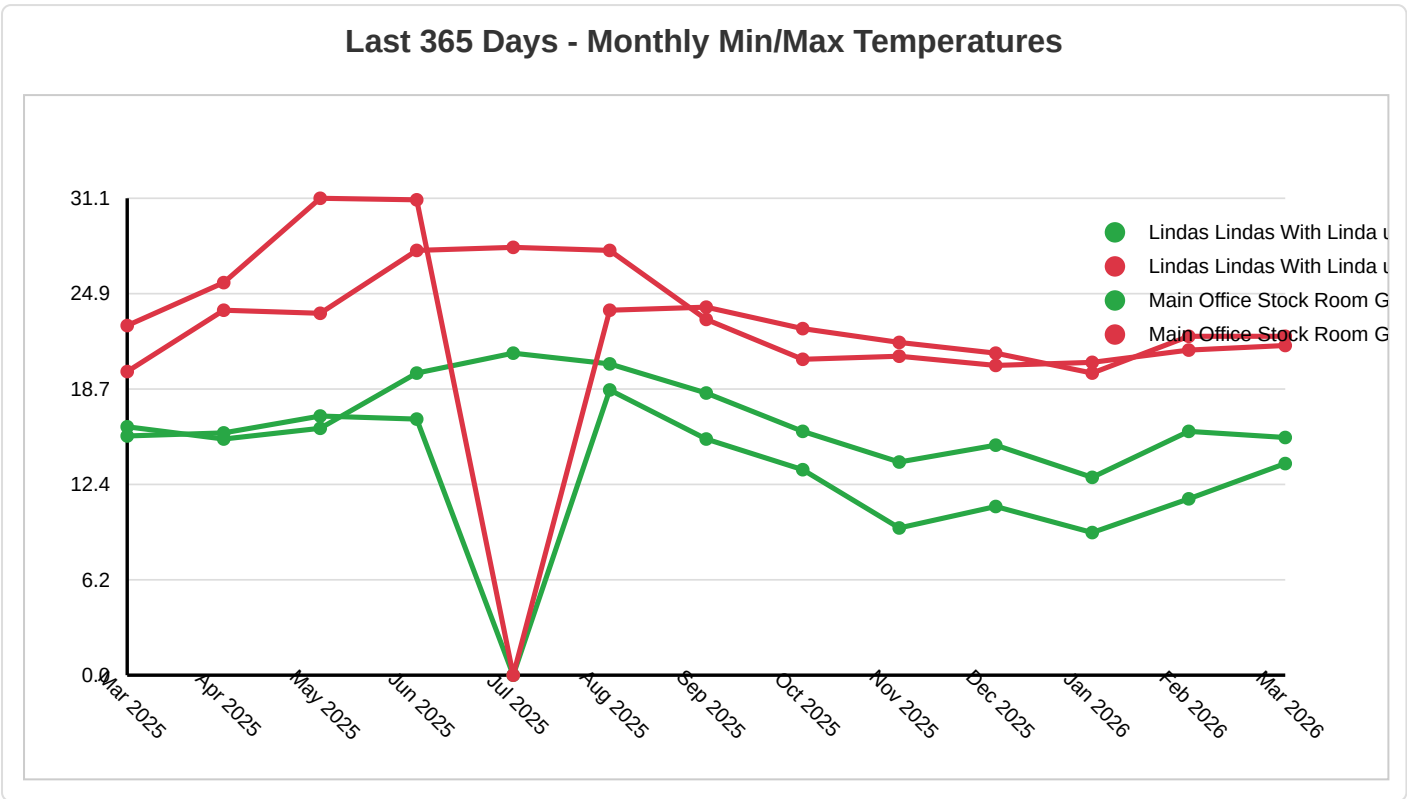

Last 365 Days - Monthly Temperature Ranges