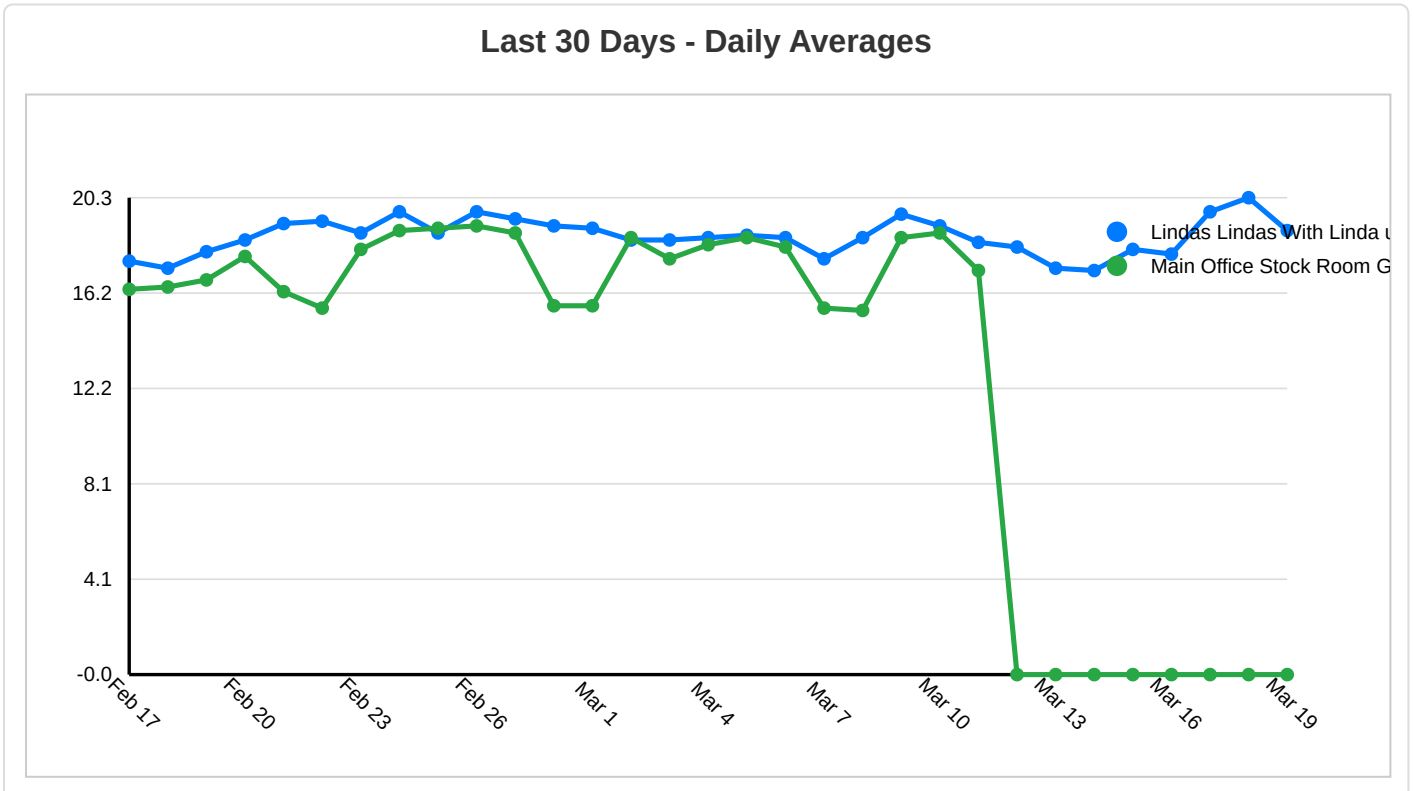

Jun 2024	15.80	26.60
Jul 2024	17.10	27.10
Aug 2024	16.90	27.60
Sep 2024	14.30	23.10
Oct 2024	13.70	22.50
Nov 2024	12.60	21.10
Dec 2024	12.90	20.90
Jan 2025	12.00	21.40
Feb 2025	13.00	21.60
Mar 2025	13.60	22.80
Apr 2025	15.40	25.60
May 2025	16.10	31.10
Jun 2025	16.70	31.00
Jul 2025	21.00	27.90
Aug 2025	18.60	27.70
Sep 2025	15.40	24.00
Oct 2025	13.40	22.60
Nov 2025	9.60	21.70
Dec 2025	11.00	21.00
Jan 2026	9.30	20.40
Feb 2026	11.50	22.10
Mar 2026	13.80	22.10

Last 30 Days - Daily Temperature Trends