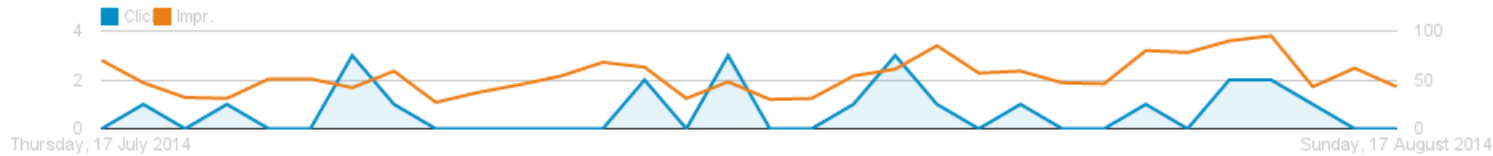

# Report

17 Jul 2014-17 Aug 2014

State	Dynamic ad target	Campaign	Campaign Type	Campaign sub-type	Ad group	Status	Max. CPC	Clicks	Impressions	CTR	Avg. CPC	Cost	Target ID
enabled	All web pages	Dynamic	Search Only	Dynamic Search Ads	Dynamic	eligible	0.20	3	208	1.44%	0.09	0.28	19959388920
enabled	CATEGORY=pulse oximetry	Dynamic	Search Only	Dynamic Search Ads	Dynamic	eligible	0.20	7	676	1.04%	0.18	1.26	47973108273
enabled	CATEGORY=oxygen sensors	Dynamic	Search Only	Dynamic Search Ads	Dynamic	eligible	0.20	4	301	1.33%	0.17	0.68	48053655161
enabled	CATEGORY=oxygen monitoring	Dynamic	Search Only	Dynamic Search Ads	Dynamic	eligible	0.20	0	141	0.00%	0.00	0.00	48053655281
enabled	CATEGORY=infant resuscitation	Dynamic	Search Only	Dynamic Search Ads	Dynamic	eligible	0.20	0	30	0.00%	0.00	0.00	48053655401
enabled	CATEGORY=infant warming	Dynamic	Search Only	Dynamic Search Ads	Dynamic	eligible	0.20	0	0	0.00%	0.00	0.00	48053655521
enabled	CATEGORY=phototherapy	Dynamic	Search Only	Dynamic Search Ads	Dynamic	eligible	0.20	0	4	0.00%	0.00	0.00	48053655641
enabled	CATEGORY=capnography	Dynamic	Search Only	Dynamic Search Ads	Dynamic	eligible	0.20	0	97	0.00%	0.00	0.00	48053655761
enabled	CATEGORY=pressure management	Dynamic	Search Only	Dynamic Search Ads	Dynamic	eligible	0.20	0	2	0.00%	0.00	0.00	48053655881
enabled	CATEGORY=flowsensors	Dynamic	Search Only	Dynamic Search Ads	Dynamic	eligible	0.20	0	0	0.00%	0.00	0.00	50823634481
enabled	PAGE_TITLE contains Tom Thumb Infant Resuscitators	Dynamic	Search Only	Dynamic Search Ads	Dynamic	eligible	0.20	0	1	0.00%	0.00	0.00	50823635081