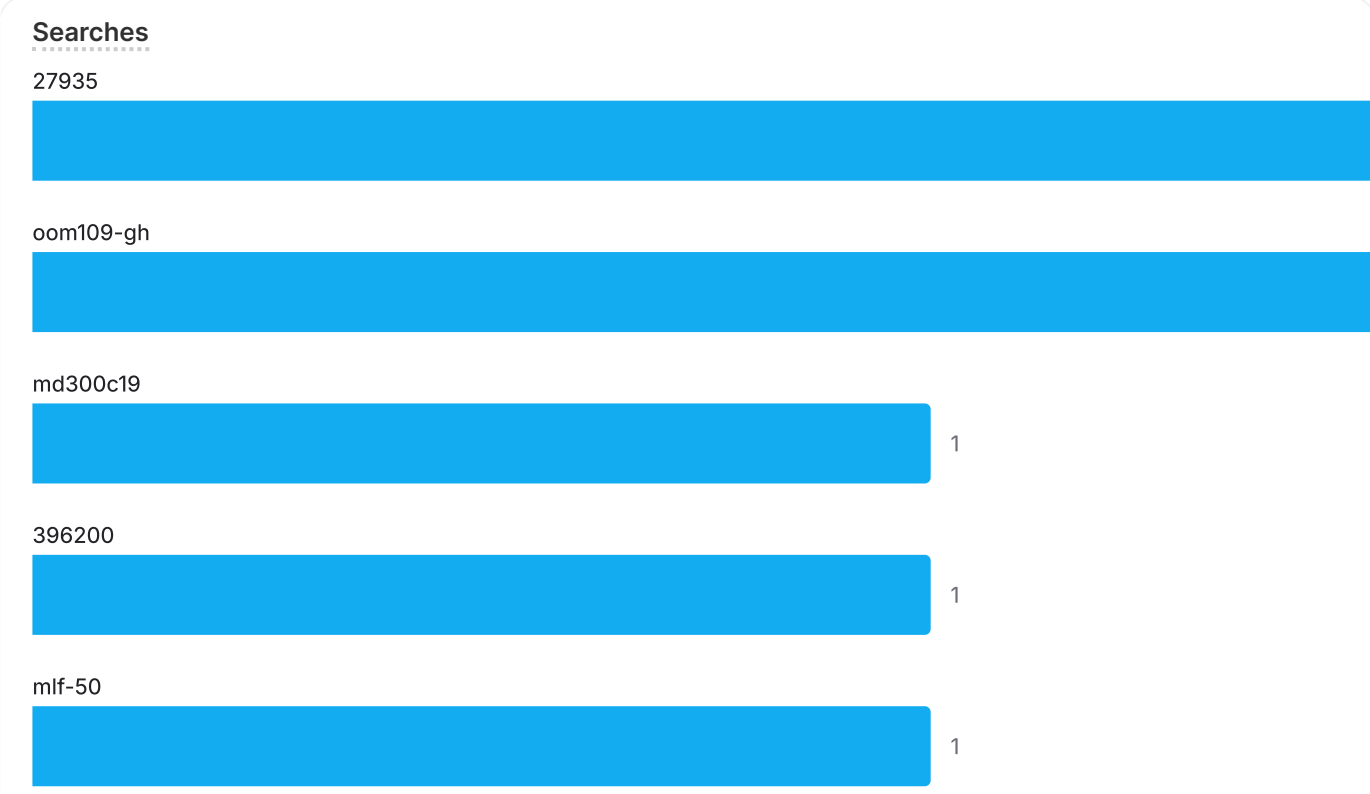

# 📄 > Searches with no results

Last refreshed: 12:00

- 🗓 Last month
- ⚖ No comparison
- 🇬🇧 \$🇬🇧 GBP £

22 Searches ▼

---

🔍 Refine query ↑

Search query	✓ Searches <span>⌵</span>
<b>Summary</b>	<b>22</b>
27935	2
oom109-gh	2
md300c19	1
396200	1
mlf-50	1
91348	1
pa3644	1