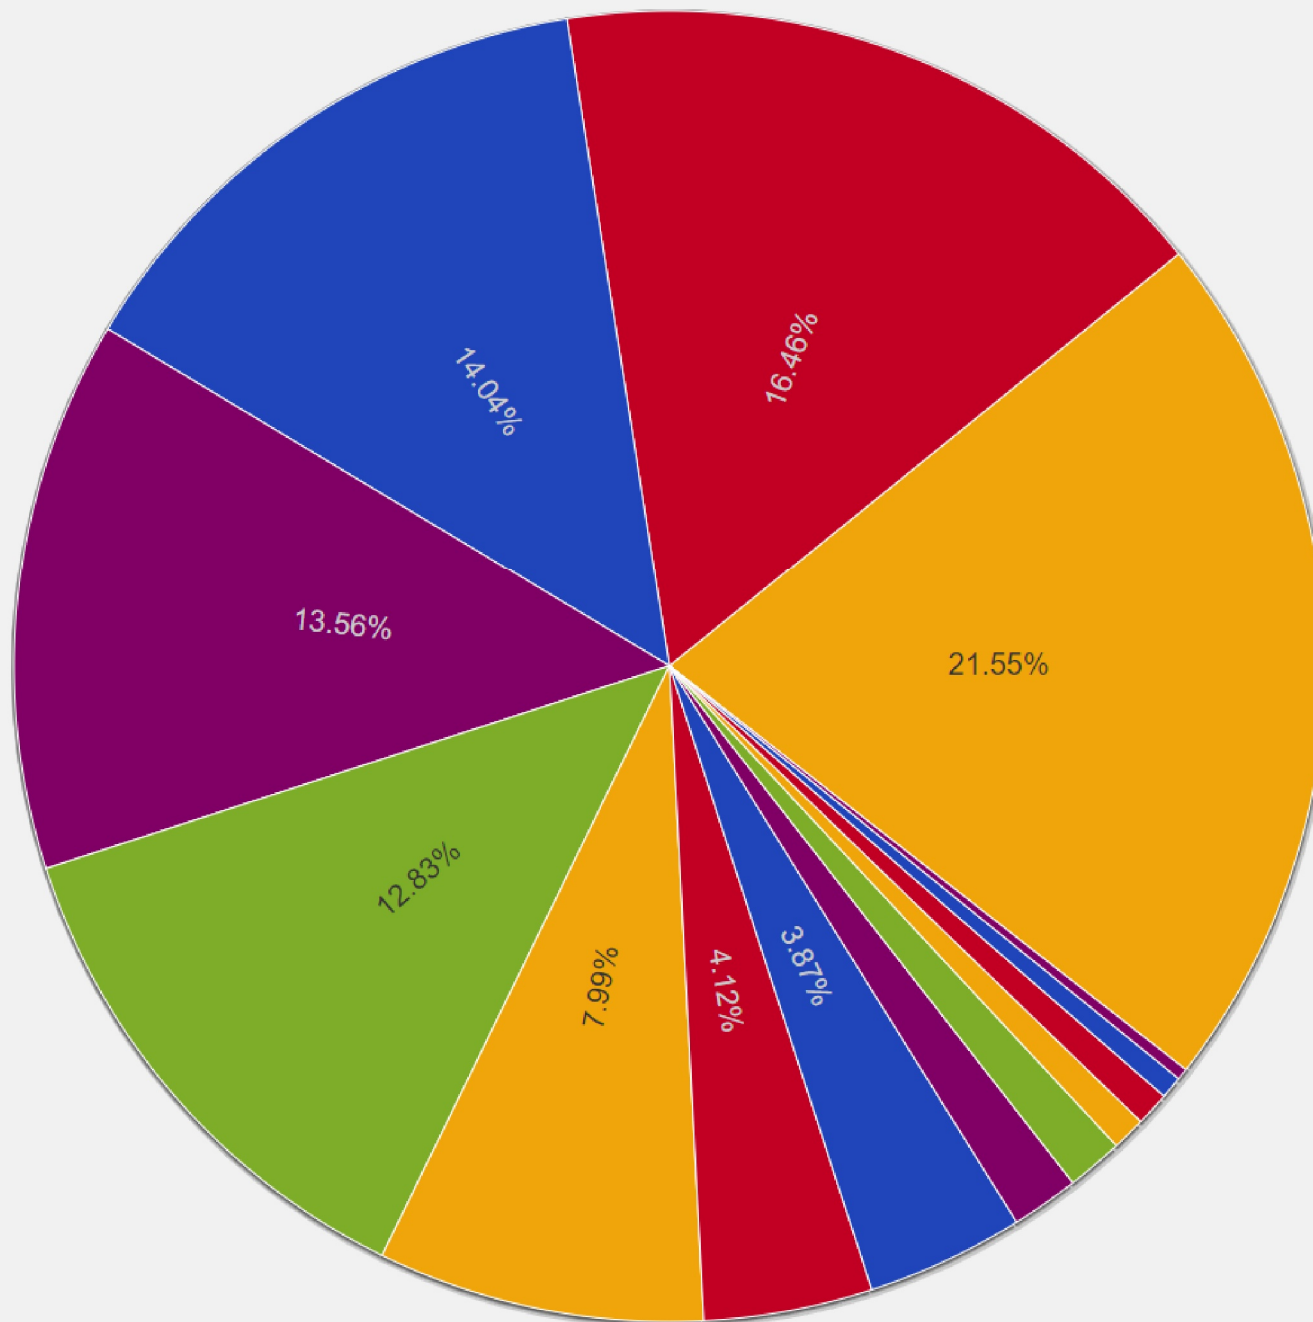

Predefined Filters

Save

Export chart

Filter Period: Last 3 month; Direction: From Any Internal number to Any External number.

Data grid Line Chart Area Chart Pie Chart Bar Chart Column Chart Chart Labels

Grouping by User

Metric

- Steve Nixon
- Ryan Swaine
- Kate Griffiths
- Cathy Green
- Steve Hardaker
- Aqib Majeed
- Catrin Hollings
- Helen Lamb
- Derek Lamb
- Janine Gill
- Sophie Lines
- Michael Lamb
- Emma Clark
- Robert Connor