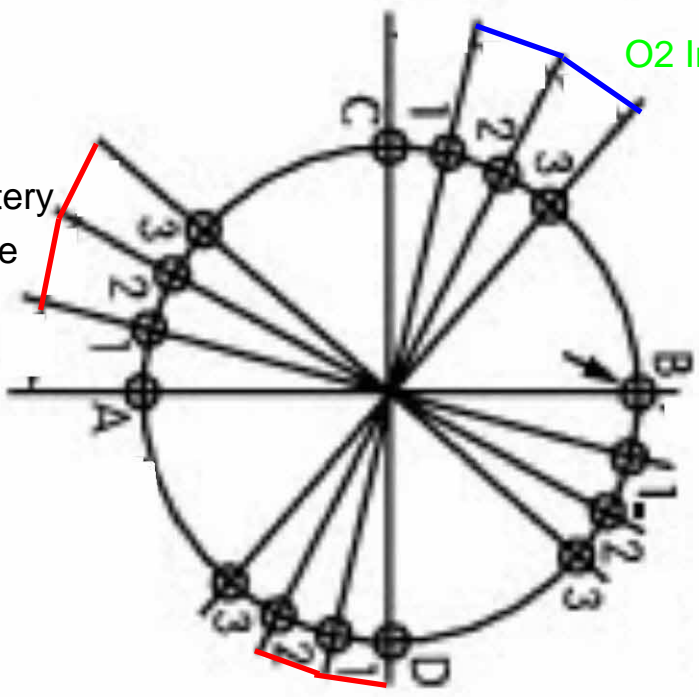

Knob Arrow Off

Not Used

C= Oxygen Input

MRK403

Knob Arrow Off

Battery On

Battery +ve

O2 In