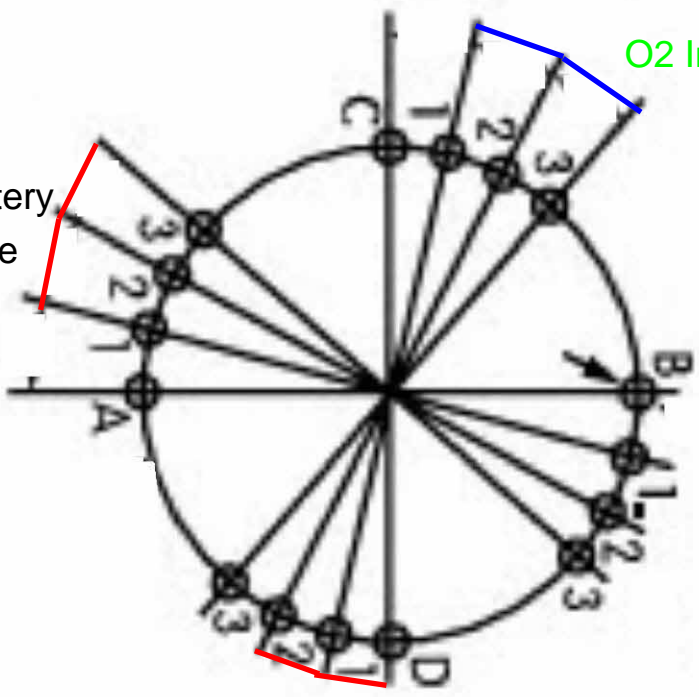

Battery +ve

C=Oxygen

MRK403

Knob Arrow Off

Battery On

Battery +ve

Battery +ve

O₂ In