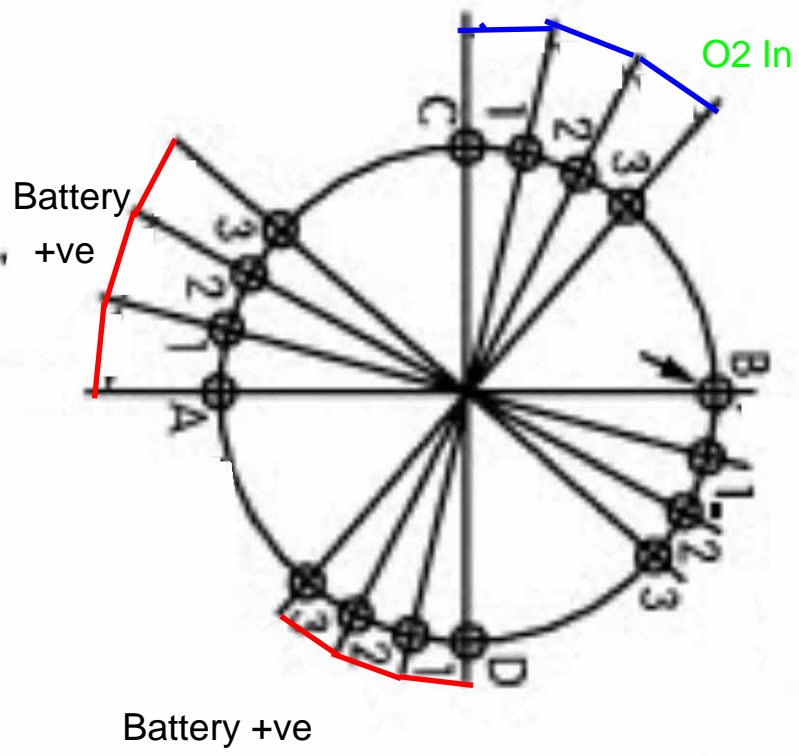

Knob Arrow Off

Not Used

C= Oxygen Input

MRK403

Knob Arrow Off

Battery On

Battery +ve

O2 In

Battery +ve

C=Oxygen

MRK403

Knob Arrow Off

Battery On

Battery +ve

Battery +ve

O₂ In